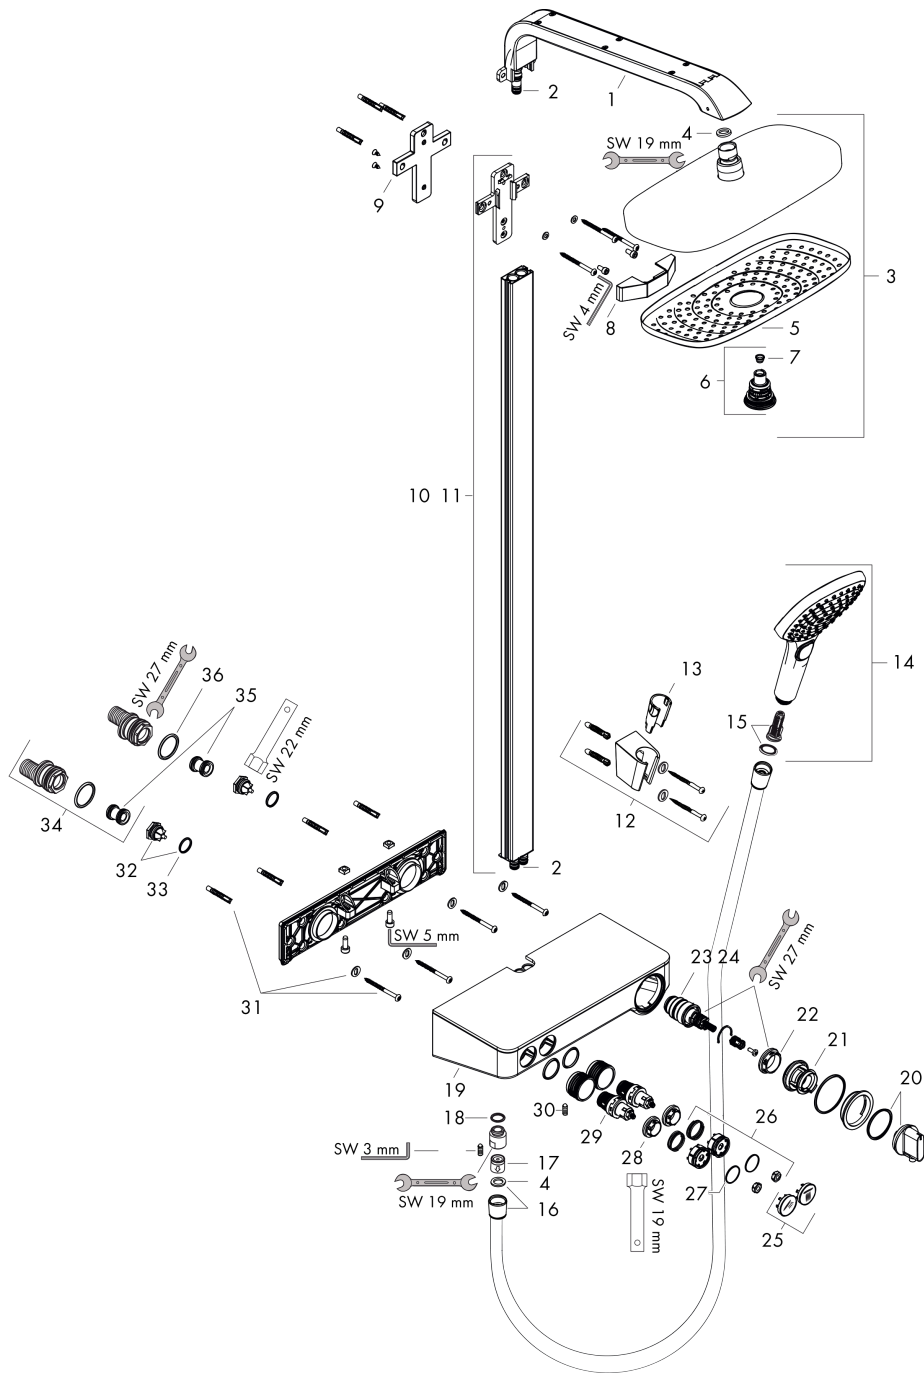

Raindance Select E
Showerpipe 300 2jet with ShowerTablet Select 300
Finish: **Chrome** Article Number: **27126000**

Exploded Drawing

Year of production: **01/18 - 12/20**

Raindance Select E
Showerpipe 300 2jet with ShowerTablet Select 300
Finish: **Chrome** Article Number: **27126000**

Spare part list

Year of production: 01/18 - 12/20

Pos.	Description	Article Number	PC	PU
1	shower arm	92144000	19	1
2	O-ring 9x1,5	98117000	1	1
3	head shower	27384000	98	1
4	seal	98058000	1	1
5	spray body	92126000	16	1
6	selector assy	98343000	12	1
7	filter	97735000	1	1
8	cover	92142000	8	1
9	tile-matching-disk 7 mm	92143000	10	1
10	pipe with cover (900 mm)	92141000	19	1
11	pipe with cover (1000 mm)	92467000	19	1
12	shower holder	28331000	98	1
13	guide	98918000	1	1
14	handshower	26520000	98	1
15	filter insert	97708000	2	1
16	shower hose Isiflex'B 1,60 m	28276000	98	1
17	set of non return valves DW 15	94074000	5	1
18	O-ring 14x2	98129000	1	1
19	escutcheon	92164000	19	1
20	handle for thermostat	98369000	13	1
21	safety set	98370000	2	1
22	nut	98913000	6	1
23	thermostat cartridge	98282000	14	1
24	cartridge for exchanged connections	92373000	18	1
25	set of symbols	98367000	10	1
26	spring with sleeve	92340000	4	1
27	O-ring 20x1	98140000	1	1
28	nut	98368000	4	1
29	shut off unit	95758000	14	1
30	hollow set screw M6x16 including o-ring 29x3	98372000	3	1
31	mounting set	96179000	4	1
32	non return valve (pressure-resistant up to 2 MPa)	95773000	8	1
33	O-ring 17x2	98199000	1	1
34	set of S-unions	95772000	13	1
35	noise reduction	96429000	2	1
36	O-ring 29x3	98371000	2	1