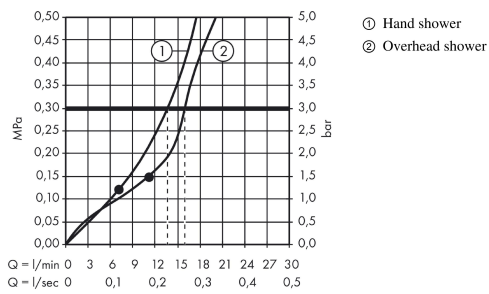

Raindance Select E
Showerpipe 300 2jet with ShowerTablet Select 300
Finish: **Chrome** Article Number: **27126000**

Product image

Scale drawing

Flowchart