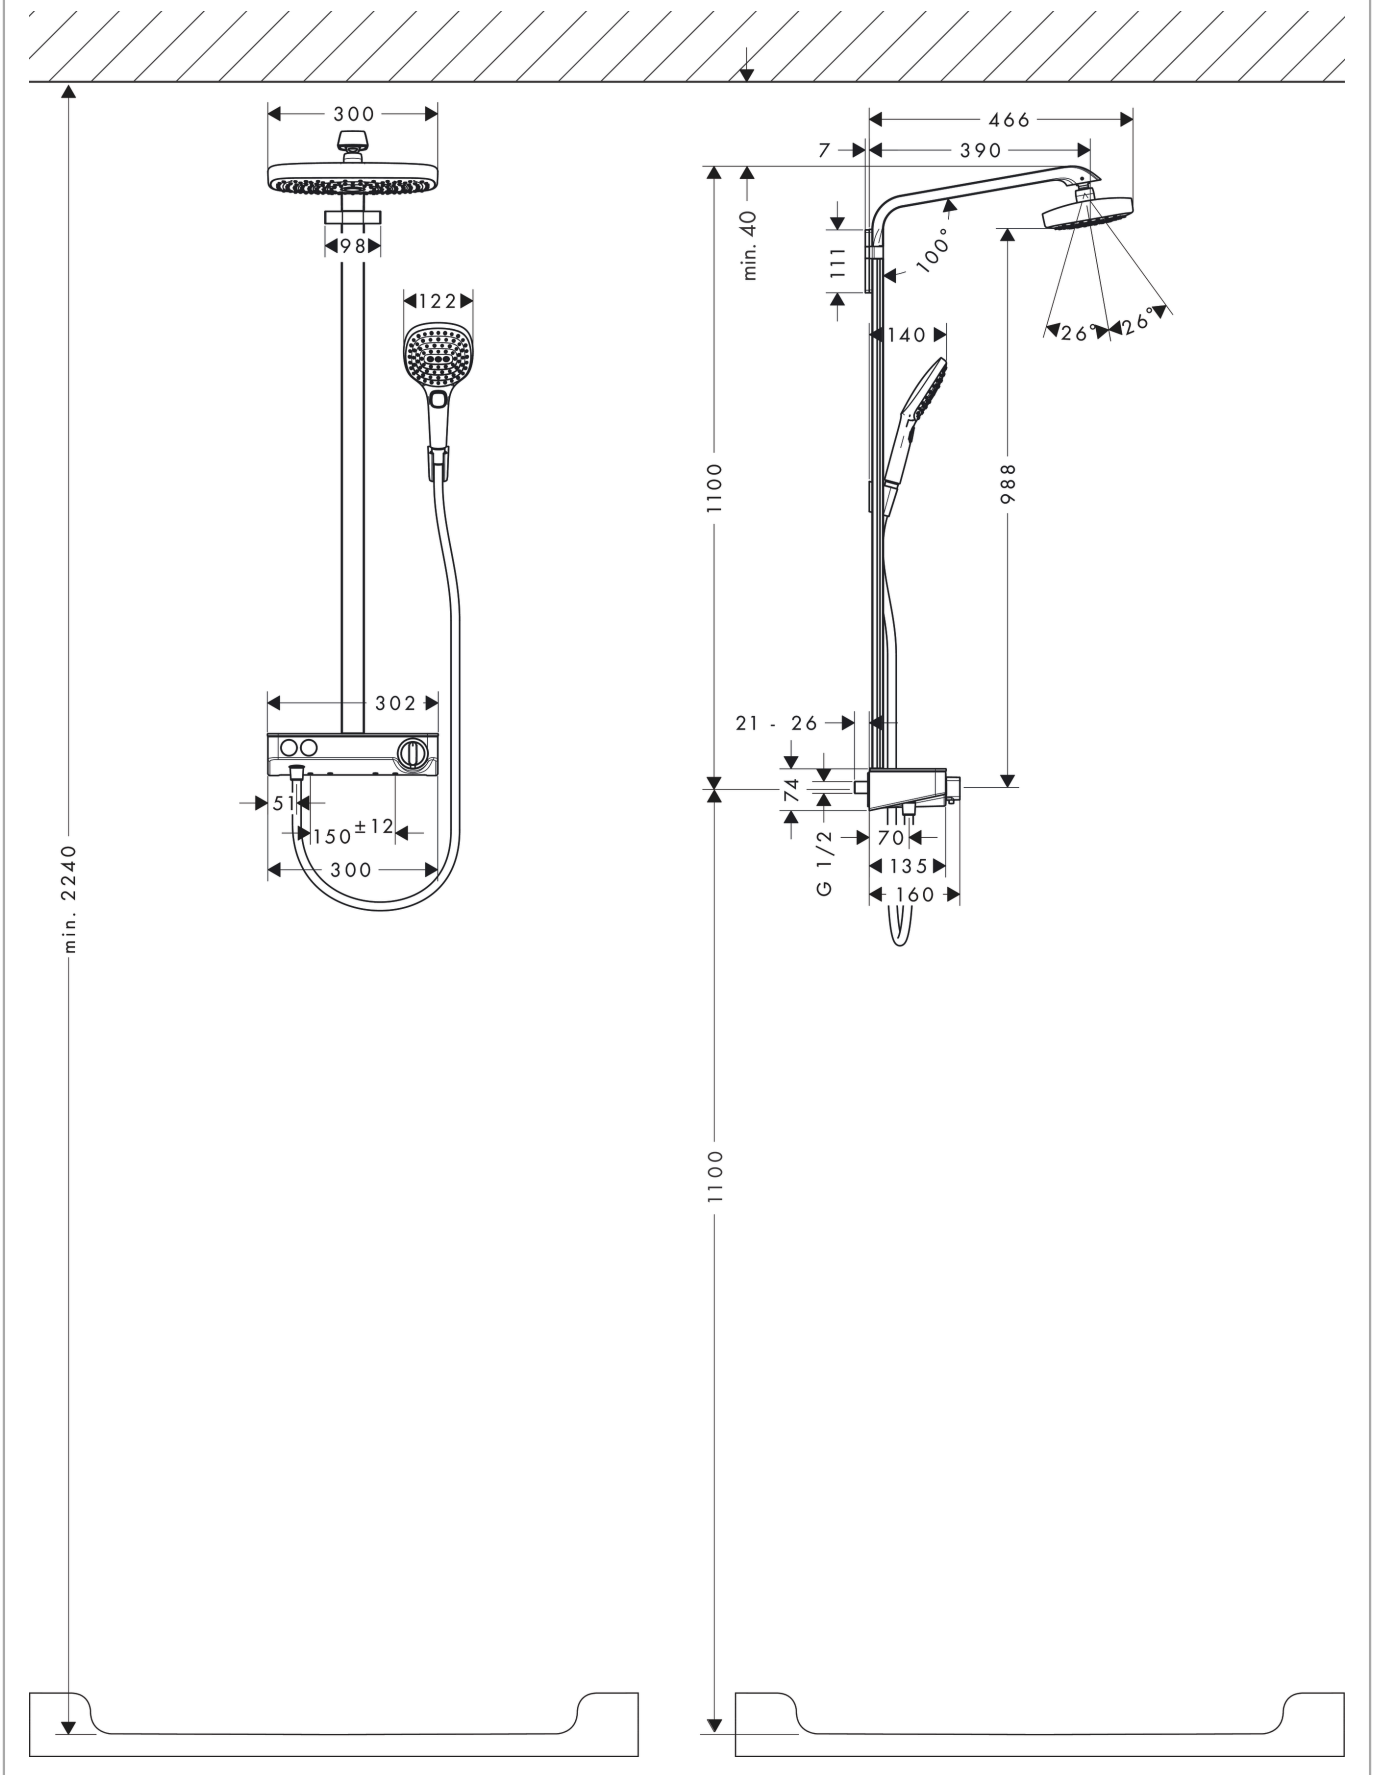

Raindance Select E
Showerpipe 300 2jet with ShowerTablet Select 300
Finish: **Chrome** Article Number: **27126000**

Installation examples