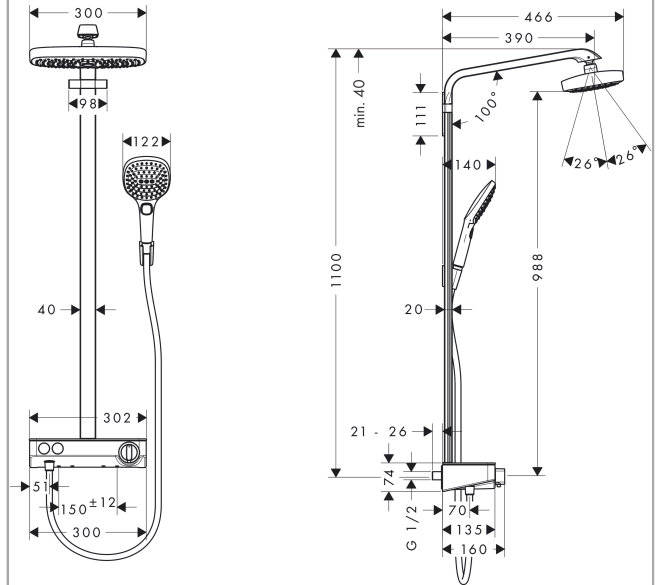

### product features

- consists of: overhead shower, hand shower, shower thermostat, shower hose, shower holder, shower bar
- overhead shower Raindance Select E 300 2jet
- shower head size overhead shower: 300 x 160 mm
- spray type overhead shower: RainAir, Rain
- convenient spray selection via Select button
- spray disc surface: chrome
- shelf made of safety glass
- surface shelf: mirror glass
- flow rate RainAir spray (at 3 bar): 16 l/min
- flow rate Rain spray (at 3 bar): 16 l/min
- spray type hand shower: RainAir, Rain, Whirl
- maximum flow rate for Showerpipe at 3 bar: 16 l/min
- minimum flow pressure: 1,5 bar
- max. operating pressure: 10 bar
- ball-joint: overhead shower angle adjustable
- bar width: 40 mm
- hand shower wall support
- shower arm length overhead shower: 380 mm
- CoolContact thermostat: Prevents the housing from heating up, making showering even safer
- thermostat ShowerTablet Select 300
- safety stop at 40°C
- adjustable hot water limitation
- convenient diversion via Select button
- suitable for continuous flow water heaters
- mounting type: exposed installation
- connection dimension DN15
- connection thread G ½
- centre distance 150 ± 12 mm
- intrinsically safe against backflow
- in case of installation on existing G ¾ connections, adaptor no.02026000 must be used
- 2 functions

## Technology

**Raindance Select E**  
**Showerpipe 300 2jet with ShowerTablet Select 300**  
 Finish: **Chrome** Article Number: **27126000**

### Product image

### Scale drawing